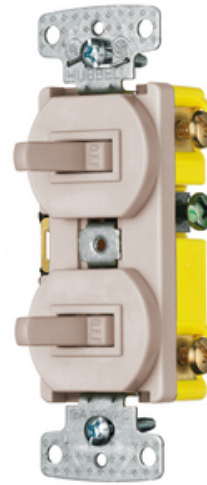

Combination Devices, Residential Grade, 1) Single Pole Toggle, 1) Three Way Toggle, 15A 120V AC, Self Grounding, Side Wired

By Bryant
Catalog # [RC103AL](#)

Switches and Lighting Controls, Combination Devices, Residential Grade, 1) Single Pole Toggle, 1) Three Way Toggle, 15A 120V AC, Self Grounding, Side Wired, Almond

Features

- Quiet snap action mechanism
- Self-grounding staple is standard
- Elongated strap with continuous plaster ears

Application

Residential

General

Action	Snap Switch
Actuator	Toggle
Contact Configuration	Two Position
Environmental Conditions	Indoor Dry Unless Protected By Additional Means
Item Type	Traditional Switch Combo Devices
Material - Mounting Hardware	Mounting Screws
Number Of Poles	1) Single Pole, 1) Three Way
Operating Cycles	30,000 Minimum
Operating Temperature	Max Continuous- 60 Degrees C, Minimum- -20 Without Impact
UPC	883778109928

Dimensions

Display Size	Standard Size
--------------	---------------

Electrical Ratings

Amperage Rating	15 A
Connectivity	Side Wired
Contact Rating	15A
Current / Amperage Rating	15 A
Current Rating	15 A
Voltage Rating	120 VAC
Wattage	1800

[RC308W - Combination Devices, Residential Grade, 1\) Three Way Toggle, 1\) Single Receptacle, 15A 120V AC, Self Grounding, Side Wired](#)

[RC303 - Switches and Lighting Controls, Combination Devices, Residential Grade, 2\) Three Way Toggles, 15A 120V AC, Self Grounding, Side Wired, Brown](#)