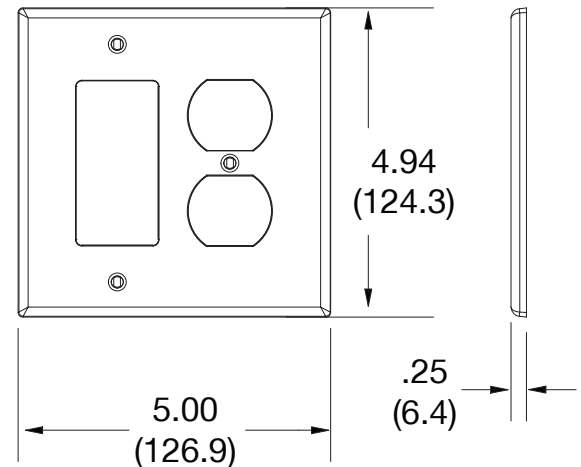

Mid-Size Wallplate Duplex and Decorator 2-Gang

Features

- High-impact, self-extinguishing polycarbonate material
- More rigid; sharp lines and less dimpling
- Smooth satin finish; blends into wall with an optimum finish

Ordering Information

Description	Gang	Color	UPC Number	Catalog Number
Duplex and decorator wallplate, smooth satin finish, for use with 1 duplex receptacle and 1 decorator device	2	White	883778314520	PJ826W

Listings

cULus Listed

Specifications

Material	Polycarbonate thermoplastic
Thickness	.25 (6.4)
Orientation	Orientation
Mounting	Screw
Mounting Screws	Painted steel
Dimensions	4.94 in x 5.00 in x 0.25 in
Flammability	UL 94 V2