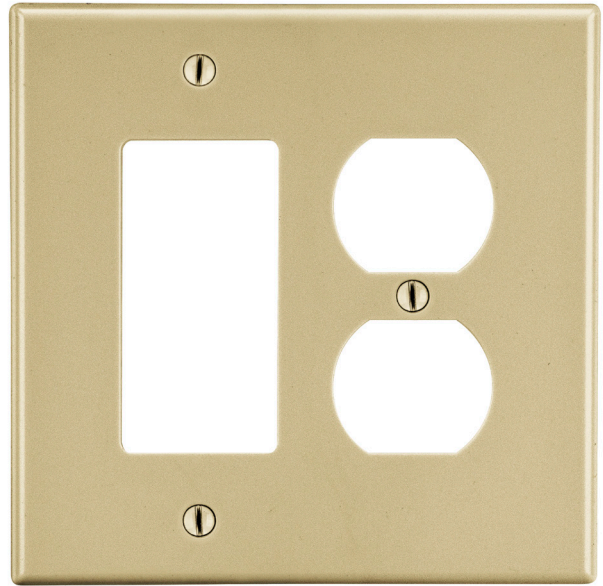

Mid-Size Wallplate Duplex and Decorator 2-Gang

Features

- High-impact, self-extinguishing polycarbonate material
- More rigid; sharp lines and less dimpling
- Smooth satin finish; blends into wall with an optimum finish

Ordering Information

Description	Gang	Color	UPC Number	Catalog Number
Duplex and decorator wallplate, smooth satin finish, for use with 1 duplex receptacle and 1 decorator device	2	Ivory	883778314506	PJ826I

Listings

cULus Listed

Specifications

Material	Polycarbonate thermoplastic
Thickness	.25 (6.4)
Orientation	Orientation
Mounting	Screw
Mounting Screws	Painted steel
Dimensions	4.94 in x 5.00 in x 0.25 in
Flammability	UL 94 V2