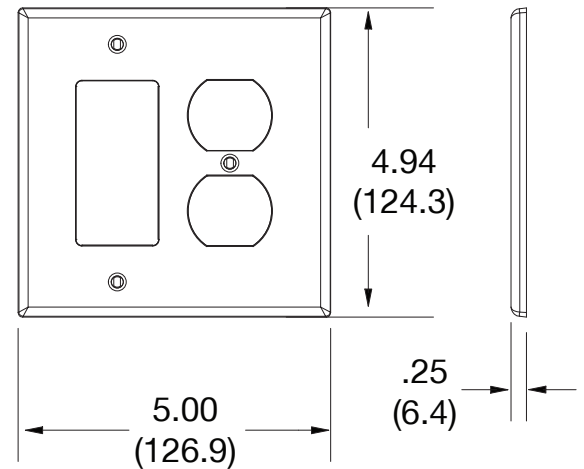

Mid-Size Wallplate Duplex and Decorator 2-Gang

Features

- High-impact, self-extinguishing polycarbonate material
- More rigid; sharp lines and less dimpling
- Smooth satin finish; blends into wall with an optimum finish

Ordering Information

Description	Gang	Color	UPC Number	Catalog Number
Duplex and decorator wallplate, smooth satin finish, for use with 1 duplex receptacle and 1 decorator device	2	Ivory	883778314506	PJ826I

Listings

cULus Listed

Specifications

Material	Polycarbonate thermoplastic
Thickness	.25 (6.4)
Orientation	Orientation
Mounting	Screw
Mounting Screws	Painted steel
Dimensions	4.94 in x 5.00 in x 0.25 in
Flammability	UL 94 V2