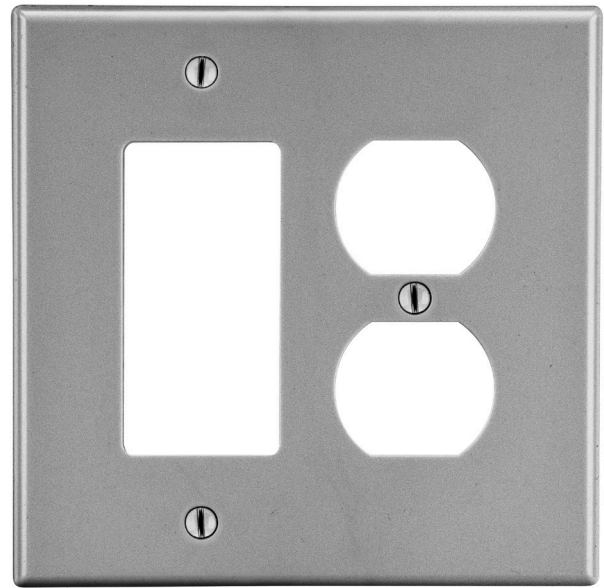

## Mid-Size Wallplate Duplex and Decorator 2-Gang

### Features

- High-impact, self-extinguishing polycarbonate material
- More rigid; sharp lines and less dimpling
- Smooth satin finish; blends into wall with an optimum finish

### Ordering Information

Description	Gang	Color	UPC Number	Catalog Number
Duplex and decorator wallplate, smooth satin finish, for use with 1 duplex receptacle and 1 decorator device	2	Gray	883778314490	<b>PJ826GY</b>

### Specifications

Material	Polycarbonate thermoplastic
Thickness	.25 (6.4)
Orientation	Orientation
Mounting	Screw
Mounting Screws	Painted steel
Dimensions	4.94 in x 5.00 in x 0.25 in
Flammability	UL 94 V2