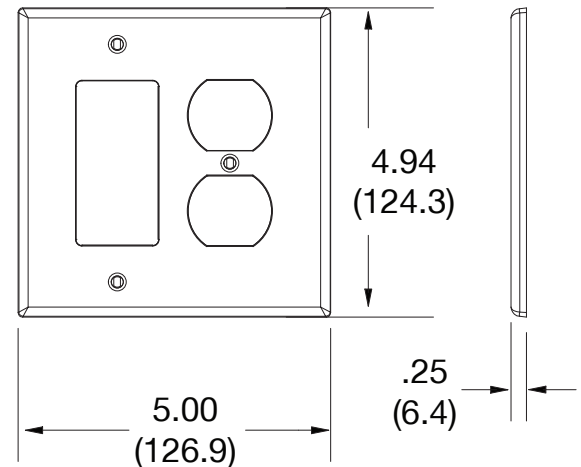

## Mid-Size Wallplate Duplex and Decorator 2-Gang

### Ordering Information

Description	Gang	Color	UPC Number	Catalog Number
Duplex and decorator wallplate, smooth satin finish, for use with 1 duplex receptacle and 1 decorator device	2	Gray	883778314490	<b>PJ826GY</b>

### Specifications

Material	Polycarbonate thermoplastic
Thickness	.25 (6.4)
Orientation	Orientation
Mounting	Screw
Mounting Screws	Painted steel
Dimensions	4.94 in x 5.00 in x 0.25 in
Flammability	UL 94 V2