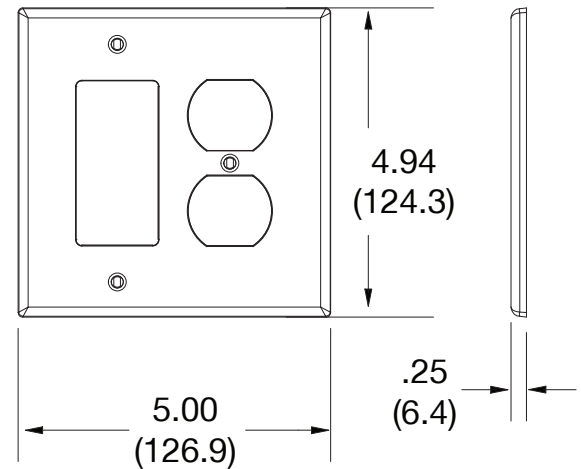

## Mid-Size Wallplate Duplex and Decorator 2-Gang

### Ordering Information

Description	Gang	Color	UPC Number	Catalog Number
Duplex and decorator wallplate, smooth satin finish, for use with 1 duplex receptacle and 1 decorator device	2	Brown	883778314483	<b>PJ826BK</b>

### Specifications

Material	Polycarbonate thermoplastic
Thickness	.25 (6.4)
Orientation	Orientation
Mounting	Screw
Mounting Screws	Painted steel
Dimensions	4.94 in x 5.00 in x 0.25 in
Flammability	UL 94 V2