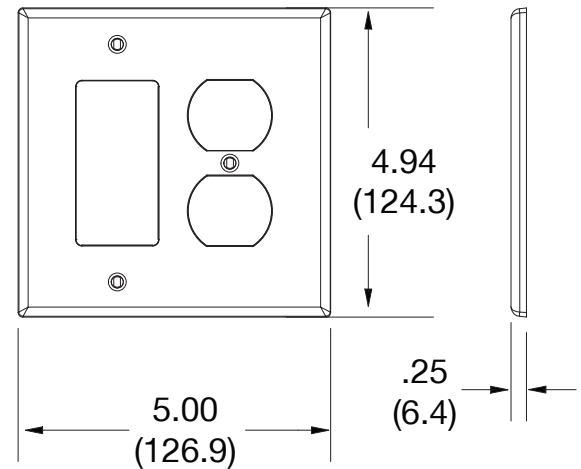

## Mid-Size Wallplate Duplex and Decorator 2-Gang

### Ordering Information

Description	Gang	Color	UPC Number	Catalog Number
Duplex and decorator wallplate, smooth satin finish, for use with 1 duplex receptacle and 1 decorator device	2	Brown	883778314476	PJ826

### Specifications

Material	Polycarbonate thermoplastic
Thickness	.25 (6.4)
Orientation	Orientation
Mounting	Screw
Mounting Screws	Painted steel
Dimensions	4.94 in x 5.00 in x 0.25 in
Flammability	UL 94 V2