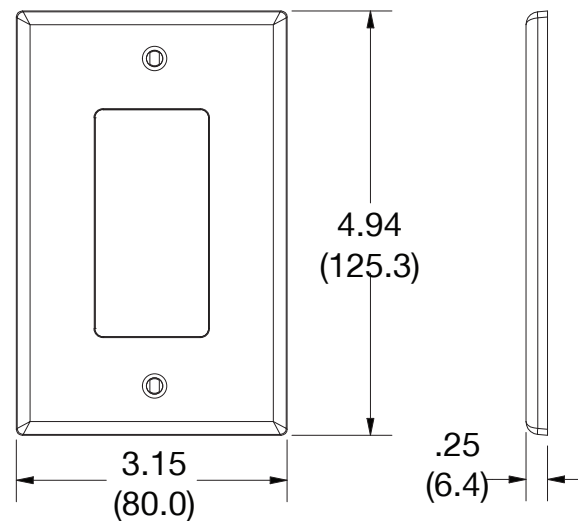

Mid-Size Wallplate Decorator 1-Gang

Features

- High-impact, self-extinguishing polycarbonate material
- More rigid; sharp lines and less dimpling
- Smooth satin finish; blends into wall with an optimum finish
- Captive screw feature on single-gang versions, hold screws in place for quick installation

Ordering Information

Description	Gang	Color	UPC Number	Catalog Number
Mid-size blank box mount wallplate, smooth satin finish, for use with cover enclosure	1	White	883778314049	PJ26W

Listings

cULus Listed

Specifications

Material	Polycarbonate thermoplastic
Thickness	.25 (6.4)
Orientation	Orientation
Mounting	Screw
Mounting Screws	Painted steel
Dimensions	4.94 in x 3.15 in x 0.25 in
Flammability	UL 94 V2

Dimensions in Inches (mm)

Bryant Electric • An affiliate of Hubbell Incorporated (Delaware) • 40 Waterview Drive • Shelton, CT 06484
Phone (800) 323-2792 • Specifications subject to change without notice