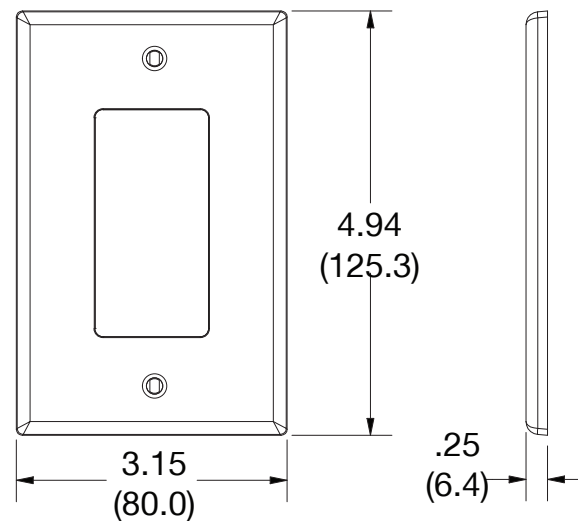

Mid-Size Wallplate Decorator 1-Gang

Features

- High-impact, self-extinguishing polycarbonate material
- More rigid; sharp lines and less dimpling
- Smooth satin finish; blends into wall with an optimum finish
- Captive screw feature on single-gang versions, hold screws in place for quick installation

Ordering Information

Description	Gang	Color	UPC Number	Catalog Number
Mid-size blank box mount wallplate, smooth satin finish, for use with cover enclosure	1	Red	883778314032	PJ26R

Listings

cULus Listed

Specifications

Material	Polycarbonate thermoplastic
Thickness	.25 (6.4)
Orientation	Orientation
Mounting	Screw
Mounting Screws	Painted steel
Dimensions	4.94 in x 3.15 in x 0.25 in
Flammability	UL 94 V2

Dimensions in Inches (mm)