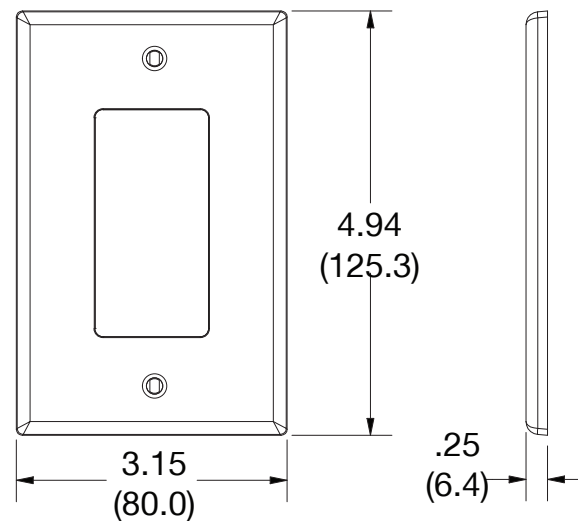

### Ordering Information

Description	Gang	Color	UPC Number	Catalog Number
Mid-size blank box mount wallplate, smooth satin finish, for use with cover enclosure	1	Light Almond	883778314025	PJ26LA

### Specifications

Material	Polycarbonate thermoplastic
Thickness	.25 (6.4)
Orientation	Orientation
Mounting	Screw
Mounting Screws	Painted steel
Dimensions	4.94 in x 3.15 in x 0.25 in
Flammability	UL 94 V2