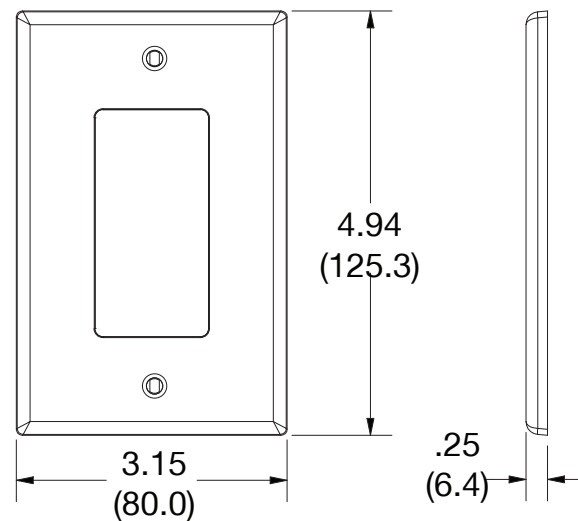

Mid-Size Wallplate Decorator 1-Gang

Features

- High-impact, self-extinguishing polycarbonate material
- More rigid; sharp lines and less dimpling
- Smooth satin finish; blends into wall with an optimum finish
- Captive screw feature on single-gang versions, hold screws in place for quick installation

Ordering Information

Description	Gang	Color	UPC Number	Catalog Number
Mid-size blank box mount wallplate, smooth satin finish, for use with cover enclosure	1	Ivory	883778314018	PJ26I

Listings

cULus Listed

Specifications

Material	Polycarbonate thermoplastic
Thickness	.25 (6.4)
Orientation	Orientation
Mounting	Screw
Mounting Screws	Painted steel
Dimensions	4.94 in x 3.15 in x 0.25 in
Flammability	UL 94 V2

Dimensions in Inches (mm)

Bryant Electric • An affiliate of Hubbell Incorporated (Delaware) • 40 Waterview Drive • Shelton, CT 06484
Phone (800) 323-2792 • Specifications subject to change without notice