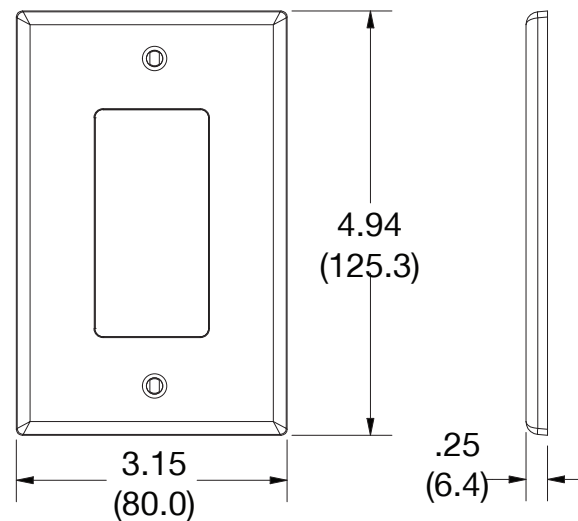

Mid-Size Wallplate Decorator 1-Gang

Features

- High-impact, self-extinguishing polycarbonate material
- More rigid; sharp lines and less dimpling
- Smooth satin finish; blends into wall with an optimum finish
- Captive screw feature on single-gang versions, hold screws in place for quick installation

Ordering Information

Description	Gang	Color	UPC Number	Catalog Number
Mid-size blank box mount wallplate, smooth satin finish, for use with cover enclosure	1	Gray	883778314001	PJ26GY

Listings

cULus Listed

Specifications

Material	Polycarbonate thermoplastic
Thickness	.25 (6.4)
Orientation	Orientation
Mounting	Screw
Mounting Screws	Painted steel
Dimensions	4.94 in x 3.15 in x 0.25 in
Flammability	UL 94 V2

Dimensions in Inches (mm)

Bryant Electric • An affiliate of Hubbell Incorporated (Delaware) • 40 Waterview Drive • Shelton, CT 06484
Phone (800) 323-2792 • Specifications subject to change without notice