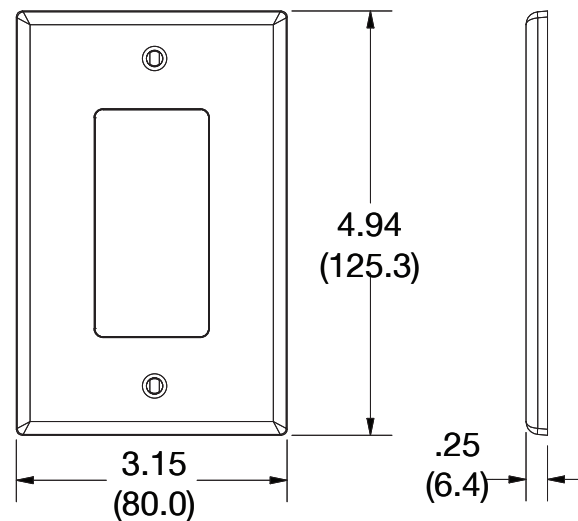

Mid-Size Wallplate Decorator Only Decorator 1-Gang

Features

- High-impact, self-extinguishing polycarbonate material
- More rigid; sharp lines and less dimpling
- Smooth satin finish; blends into wall with an optimum finish
- Captive screw feature on single-gang versions, hold screws in place for quick installation

Ordering Information

Description	Gang	Color	UPC Number	Catalog Number
Mid-size blank box mount wallplate, smooth satin finish, for use with cover enclosure	1	Ivory	883778313981	PJ26C

Listings

cULus Listed

Specifications

Material	Polycarbonate thermoplastic
Thickness	.25 (6.4)
Orientation	Orientation
Mounting	Screw
Mounting Screws	Painted steel
Dimensions	4.94 in x 3.15 in x 0.25 in
Flammability	UL 94 V2

Dimensions in Inches (mm)

Bryant Electric • An affiliate of Hubbell Incorporated (Delaware) • 40 Waterview Drive • Shelton, CT 06484
Phone (800) 323-2792 • Specifications subject to change without notice