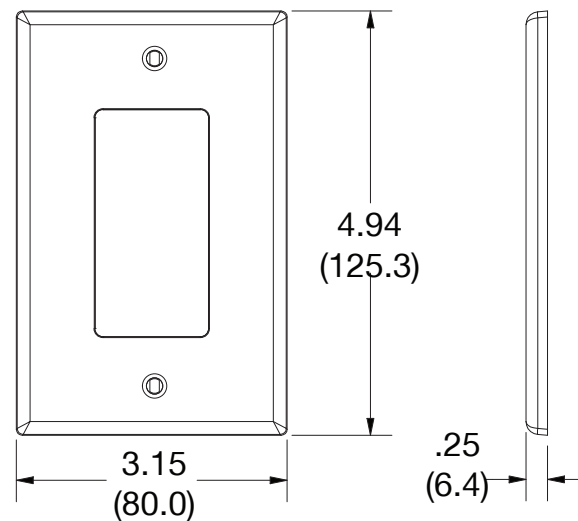

Mid-Size Wallplate Decorator 1-Gang

Features

- High-impact, self-extinguishing polycarbonate material
- More rigid; sharp lines and less dimpling
- Smooth satin finish; blends into wall with an optimum finish
- Captive screw feature on single-gang versions, hold screws in place for quick installation

Ordering Information

Description	Gang	Color	UPC Number	Catalog Number
Mid-size blank box mount wallplate, smooth satin finish, for use with cover enclosure	1	Blue	883778313974	PJ26BL

Listings

cULus Listed

Specifications

Material	Polycarbonate thermoplastic
Thickness	.25 (6.4)
Orientation	Orientation
Mounting	Screw
Mounting Screws	Painted steel
Dimensions	4.94 in x 3.15 in x 0.25 in
Flammability	UL 94 V2

Dimensions in Inches (mm)

Bryant Electric • An affiliate of Hubbell Incorporated (Delaware) • 40 Waterview Drive • Shelton, CT 06484
Phone (800) 323-2792 • Specifications subject to change without notice