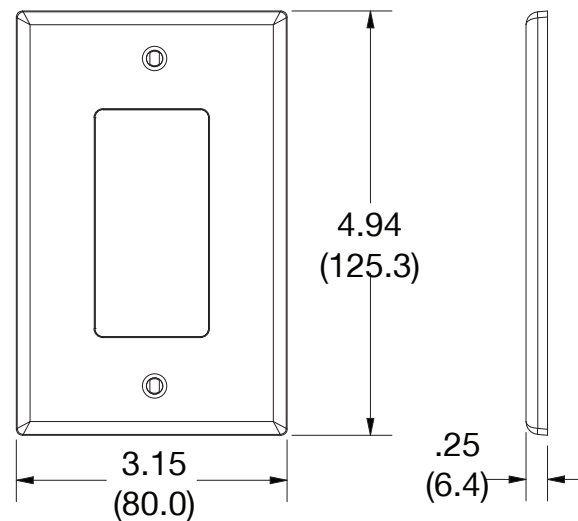

### Ordering Information

| Description   | Gang | Color | UPC Number   | Catalog Number |
|---|------|-------|--------------|----------------|
| Mid-size blank box mount wallplate, smooth satin finish, for use with cover enclosure | 1    | Black | 883778313967 | PJ26BK         |

### Specifications

|                 |                             |
|-----------------|-----------------------------|
| Material        | Polycarbonate thermoplastic |
| Thickness       | .25 (6.4)                   |
| Orientation     | Orientation                 |
| Mounting        | Screw                       |
| Mounting Screws | Painted steel               |
| Dimensions      | 4.94 in x 3.15 in x 0.25 in |
| Flammability    | UL 94 V2                    |