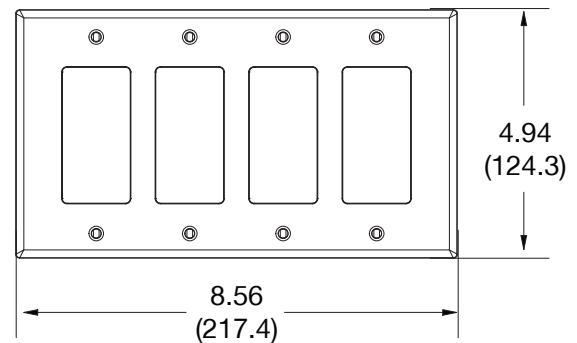

### Ordering Information

Description	Gang	Color	UPC Number	Catalog Number
Mid-size decorator wallplate, smooth satin finish, for use with 4 decorator devices	4	White	883778313950	<b>PJ264W</b>

### Specifications

Material	Polycarbonate thermoplastic
Thickness	.25 (6.4)
Orientation	Orientation
Mounting	Screw
Mounting Screws	Painted steel
Dimensions	4.88 in x 8.56 in x 0.25 in
Flammability	UL 94 V2