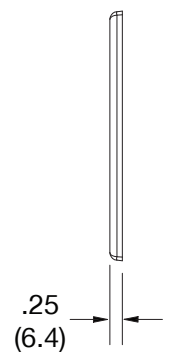

### Ordering Information

Description	Gang	Color	UPC Number	Catalog Number
Mid-size decorator wallplate, smooth satin finish, for use with 4 decorator devices	4	White	883778313950	<b>PJ264W</b>

### Specifications

Material	Polycarbonate thermoplastic
Thickness	.25 (6.4)
Orientation	Orientation
Mounting	Screw
Mounting Screws	Painted steel
Dimensions	4.88 in x 8.56 in x 0.25 in
Flammability	UL 94 V2

Dimensions in Inches (mm)

Bryant Electric • An affiliate of Hubbell Incorporated (Delaware) • 40 Waterview Drive • Shelton, CT 06484  
Phone (800) 323-2792 • Specifications subject to change without notice