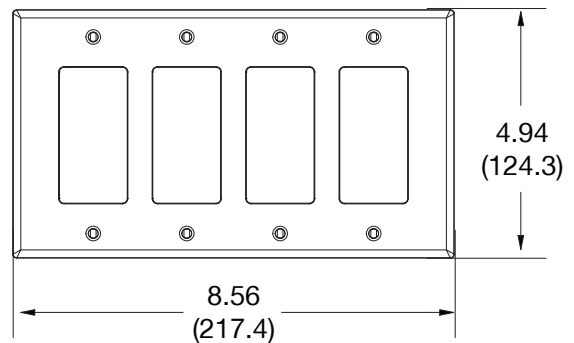

Mid-Size Wallplate Decorator 4-Gang

Features

- High-impact, self-extinguishing polycarbonate material
- More rigid; sharp lines and less dimpling
- Smooth satin finish; blends into wall with an optimum finish

Ordering Information

Description	Gang	Color	UPC Number	Catalog Number
Mid-size decorator wallplate, smooth satin finish, for use with 4 decorator devices	4	Light Almond	883778313943	PJ264LA

Listings

cULus Listed

Specifications

Material	Polycarbonate thermoplastic
Thickness	.25 (6.4)
Orientation	Orientation
Mounting	Screw
Mounting Screws	Painted steel
Dimensions	4.88 in x 8.56 in x 0.25 in
Flammability	UL 94 V2

Dimensions in Inches (mm)

Bryant Electric • An affiliate of Hubbell Incorporated (Delaware) • 40 Waterview Drive • Shelton, CT 06484
Phone (800) 323-2792 • Specifications subject to change without notice