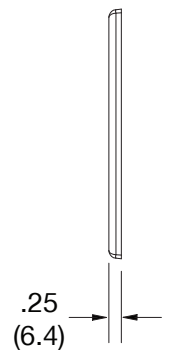

Mid-Size Wallplate Decorator 4-Gang

Features

- High-impact, self-extinguishing polycarbonate material
- More rigid; sharp lines and less dimpling
- Smooth satin finish; blends into wall with an optimum finish

Ordering Information

Description	Gang	Color	UPC Number	Catalog Number
Mid-size decorator wallplate, smooth satin finish, for use with 4 decorator devices	4	Light Almond	883778313943	PJ264LA

Listings

cULus Listed

Specifications

Material	Polycarbonate thermoplastic
Thickness	.25 (6.4)
Orientation	Orientation
Mounting	Screw
Mounting Screws	Painted steel
Dimensions	4.88 in x 8.56 in x 0.25 in
Flammability	UL 94 V2

Dimensions in Inches (mm)

Bryant Electric • An affiliate of Hubbell Incorporated (Delaware) • 40 Waterview Drive • Shelton, CT 06484
Phone (800) 323-2792 • Specifications subject to change without notice