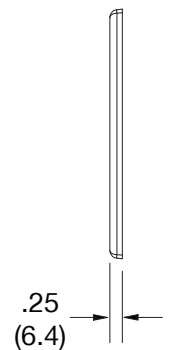

Mid-Size Wallplate Decorator 4-Gang

Features

- High-impact, self-extinguishing polycarbonate material
- More rigid; sharp lines and less dimpling
- Smooth satin finish; blends into wall with an optimum finish

Ordering Information

Description	Gang	Color	UPC Number	Catalog Number
Mid-size decorator wallplate, smooth satin finish, for use with 4 decorator devices	4	Gray	883778313929	PJ264GY

Listings

cULus Listed

Specifications

Material	Polycarbonate thermoplastic
Thickness	.25 (6.4)
Orientation	Orientation
Mounting	Screw
Mounting Screws	Painted steel
Dimensions	4.88 in x 8.56 in x 0.25 in
Flammability	UL 94 V2

Dimensions in Inches (mm)

Bryant Electric • An affiliate of Hubbell Incorporated (Delaware) • 40 Waterview Drive • Shelton, CT 06484
Phone (800) 323-2792 • Specifications subject to change without notice