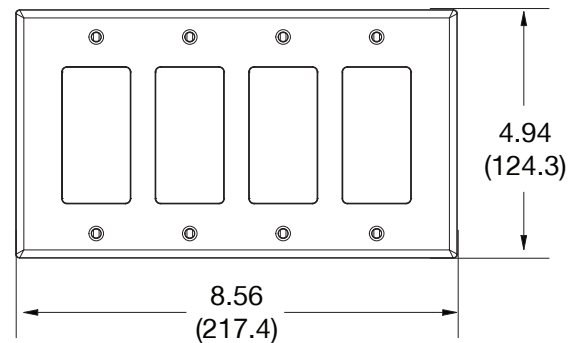

Mid-Size Wallplate Decorator 4-Gang

Features

- High-impact, self-extinguishing polycarbonate material
- More rigid; sharp lines and less dimpling
- Smooth satin finish; blends into wall with an optimum finish

Ordering Information

Description	Gang	Color	UPC Number	Catalog Number
Mid-size decorator wallplate, smooth satin finish, for use with 4 decorator devices	4	Gray	883778313929	PJ264GY

Listings

cULus Listed

Specifications

Material	Polycarbonate thermoplastic
Thickness	.25 (6.4)
Orientation	Orientation
Mounting	Screw
Mounting Screws	Painted steel
Dimensions	4.88 in x 8.56 in x 0.25 in
Flammability	UL 94 V2

Dimensions in Inches (mm)

Bryant Electric • An affiliate of Hubbell Incorporated (Delaware) • 40 Waterview Drive • Shelton, CT 06484
Phone (800) 323-2792 • Specifications subject to change without notice