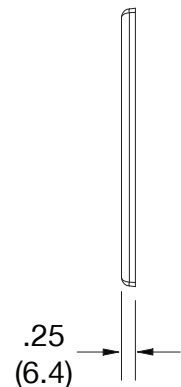

Mid-Size Wallplate Decorator 3-Gang

Features

- High-impact, self-extinguishing polycarbonate material
- More rigid; sharp lines and less dimpling
- Smooth satin finish; blends into wall with an optimum finish

Ordering Information

Description	Gang	Color	UPC Number	Catalog Number
Mid-size decorator wallplate, smooth satin finish, for use 3 decorator devices	3	White	883778313899	PJ263W

Listings

cULus Listed

Specifications

Material	Polycarbonate thermoplastic
Thickness	.25 (6.4)
Orientation	Orientation
Mounting	Screw
Mounting Screws	Painted steel
Dimensions	4.88 in x 6.75 in x 0.25 in
Flammability	UL 94 V2

Dimensions in Inches (mm)