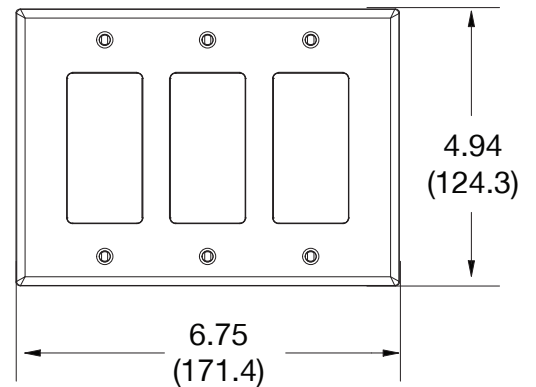

Mid-Size Wallplate Decorator 3-Gang

Features

- High-impact, self-extinguishing polycarbonate material
- More rigid; sharp lines and less dimpling
- Smooth satin finish; blends into wall with an optimum finish

Ordering Information

Description	Gang	Color	UPC Number	Catalog Number
Mid-size decorator wallplate, smooth satin finish, for use 3 decorator devices	3	White	883778313899	PJ263W

Listings

cULus Listed

Specifications

Material	Polycarbonate thermoplastic
Thickness	.25 (6.4)
Orientation	Orientation
Mounting	Screw
Mounting Screws	Painted steel
Dimensions	4.88 in x 6.75 in x 0.25 in
Flammability	UL 94 V2

Dimensions in Inches (mm)