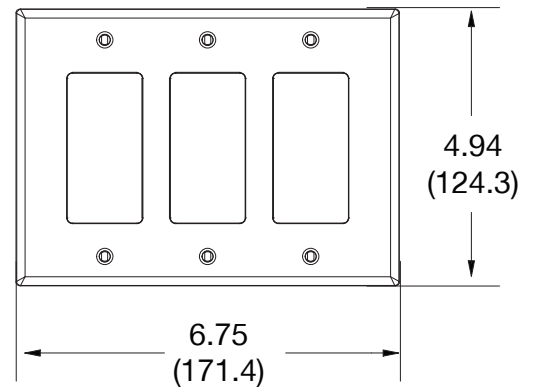

### Ordering Information

Description	Gang	Color	UPC Number	Catalog Number
Mid-size decorator wallplate, smooth satin finish, for use 3 decorator devices	3	Light Almond	883778313882	PJ263LA

### Specifications

Material	Polycarbonate thermoplastic
Thickness	.25 (6.4)
Orientation	Orientation
Mounting	Screw
Mounting Screws	Painted steel
Dimensions	4.88 in x 6.75 in x 0.25 in
Flammability	UL 94 V2