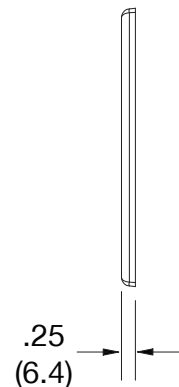

### Ordering Information

Description	Gang	Color	UPC Number	Catalog Number
Mid-size decorator wallplate, smooth satin finish, for use 3 decorator devices	3	Light Almond	883778313882	PJ263LA

### Specifications

Material	Polycarbonate thermoplastic
Thickness	.25 (6.4)
Orientation	Orientation
Mounting	Screw
Mounting Screws	Painted steel
Dimensions	4.88 in x 6.75 in x 0.25 in
Flammability	UL 94 V2

Dimensions in Inches (mm)

Bryant Electric • An affiliate of Hubbell Incorporated (Delaware) • 40 Waterview Drive • Shelton, CT 06484  
Phone (800) 323-2792 • Specifications subject to change without notice