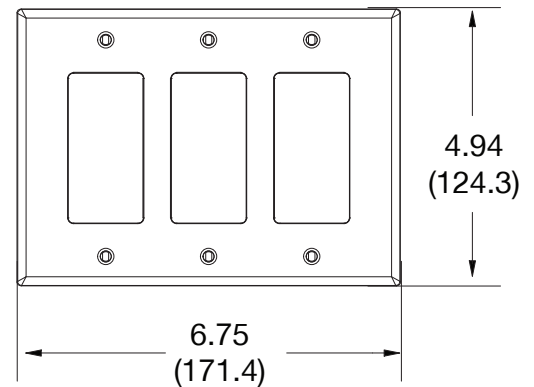

Mid-Size Wallplate Decorator 3-Gang

Features

- High-impact, self-extinguishing polycarbonate material
- More rigid; sharp lines and less dimpling
- Smooth satin finish; blends into wall with an optimum finish

Ordering Information

Description	Gang	Color	UPC Number	Catalog Number
Mid-size decorator wallplate, smooth satin finish, for use 3 decorator devices	3	Gray	883778313868	PJ263GY

Listings

cULus Listed

Specifications

Material	Polycarbonate thermoplastic
Thickness	.25 (6.4)
Orientation	Orientation
Mounting	Screw
Mounting Screws	Painted steel
Dimensions	4.88 in x 6.75 in x 0.25 in
Flammability	UL 94 V2

Dimensions in Inches (mm)