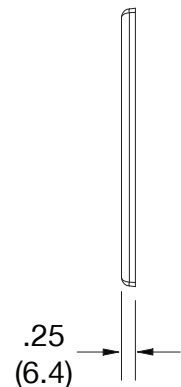

Mid-Size Wallplate Decorator 3-Gang

Features

- High-impact, self-extinguishing polycarbonate material
- More rigid; sharp lines and less dimpling
- Smooth satin finish; blends into wall with an optimum finish

Ordering Information

Description	Gang	Color	UPC Number	Catalog Number
Mid-size decorator wallplate, smooth satin finish, for use 3 decorator devices	3	Black	883778313851	PJ263BK

Listings

cULus Listed

Specifications

Material	Polycarbonate thermoplastic
Thickness	.25 (6.4)
Orientation	Orientation
Mounting	Screw
Mounting Screws	Painted steel
Dimensions	4.88 in x 6.75 in x 0.25 in
Flammability	UL 94 V2

Dimensions in Inches (mm)