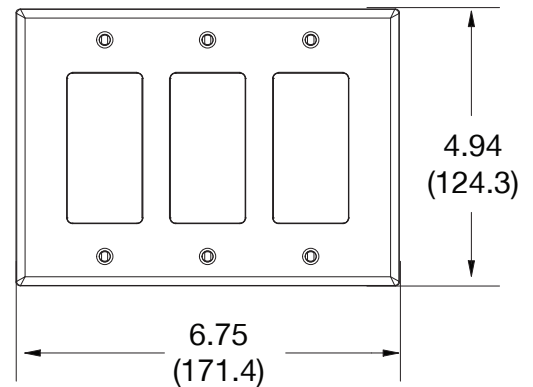

Mid-Size Wallplate Decorator 3-Gang

Features

- High-impact, self-extinguishing polycarbonate material
- More rigid; sharp lines and less dimpling
- Smooth satin finish; blends into wall with an optimum finish

Ordering Information

Description	Gang	Color	UPC Number	Catalog Number
Mid-size decorator wallplate, smooth satin finish, for use 3 decorator devices	3	Black	883778313851	PJ263BK

Listings

cULus Listed

Specifications

Material	Polycarbonate thermoplastic
Thickness	.25 (6.4)
Orientation	Orientation
Mounting	Screw
Mounting Screws	Painted steel
Dimensions	4.88 in x 6.75 in x 0.25 in
Flammability	UL 94 V2

Dimensions in Inches (mm)