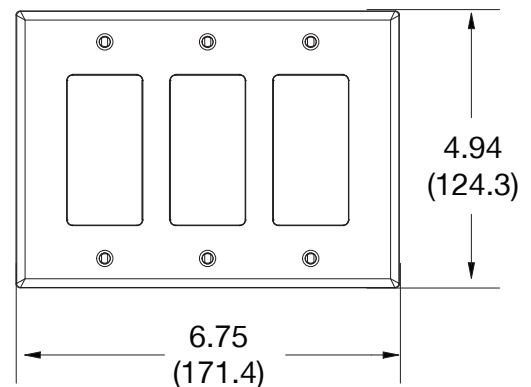

## Mid-Size Wallplate Decorator 3-Gang

### Ordering Information

Description	Gang	Color	UPC Number	Catalog Number
Mid-size decorator wallplate, smooth satin finish, for use 3 decorator devices	3	Brown	883778313844	PJ263

### Specifications

Material	Polycarbonate thermoplastic
Thickness	.25 (6.4)
Orientation	Orientation
Mounting	Screw
Mounting Screws	Painted steel
Dimensions	4.88 in x 6.75 in x 0.25 in
Flammability	UL 94 V2