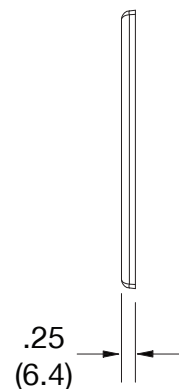

### Ordering Information

Description	Gang	Color	UPC Number	Catalog Number
Mid-size decorator wallplate, smooth satin finish, for use 3 decorator devices	3	Brown	883778313844	PJ263

### Specifications

Material	Polycarbonate thermoplastic
Thickness	.25 (6.4)
Orientation	Orientation
Mounting	Screw
Mounting Screws	Painted steel
Dimensions	4.88 in x 6.75 in x 0.25 in
Flammability	UL 94 V2

Dimensions in Inches (mm)

Bryant Electric • An affiliate of Hubbell Incorporated (Delaware) • 40 Waterview Drive • Shelton, CT 06484  
Phone (800) 323-2792 • Specifications subject to change without notice