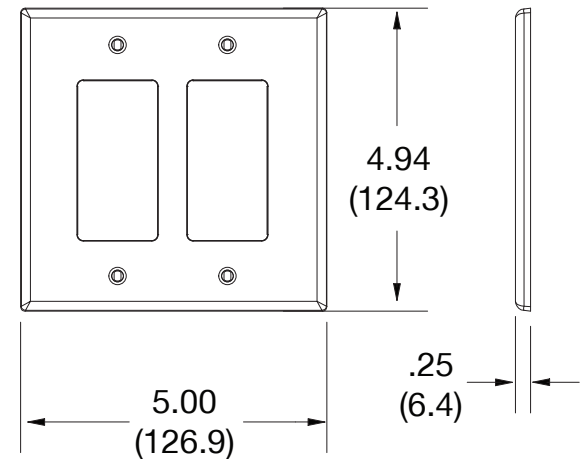

Mid-Size Wallplate Decorator 2-Gang

Features

- High-impact, self-extinguishing polycarbonate material
- More rigid; sharp lines and less dimpling
- Smooth satin finish; blends into wall with an optimum finish

Ordering Information

Description	Gang	Color	UPC Number	Catalog Number
Mid-size blank box mount wallplate, smooth satin finish, for use with decorator devices	2	Red	883778313820	PJ262R

Listings

cULus Listed

Specifications

Material	Polycarbonate thermoplastic
Thickness	.25 (6.4)
Orientation	Orientation
Mounting	Screw
Mounting Screws	Painted steel
Dimensions	4.94 in x 5.00 in x 0.25 in
Flammability	UL 94 V2

Dimensions in Inches (mm)

Bryant Electric • An affiliate of Hubbell Incorporated (Delaware) • 40 Waterview Drive • Shelton, CT 06484
Phone (800) 323-2792 • Specifications subject to change without notice