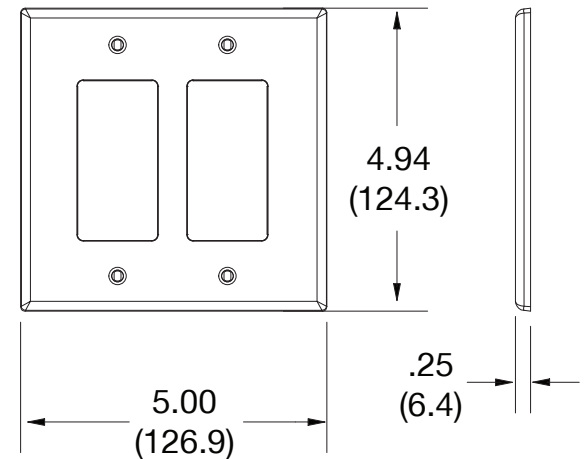

## Mid-Size Wallplate Decorator 2-Gang

### Ordering Information

Description	Gang	Color	UPC Number	Catalog Number
Mid-size blank box mount wallplate, smooth satin finish, for use with decorator devices	2	Ivory	883778313806	<b>PJ262I</b>

### Specifications

Material	Polycarbonate thermoplastic
Thickness	.25 (6.4)
Orientation	Orientation
Mounting	Screw
Mounting Screws	Painted steel
Dimensions	4.94 in x 5.00 in x 0.25 in
Flammability	UL 94 V2