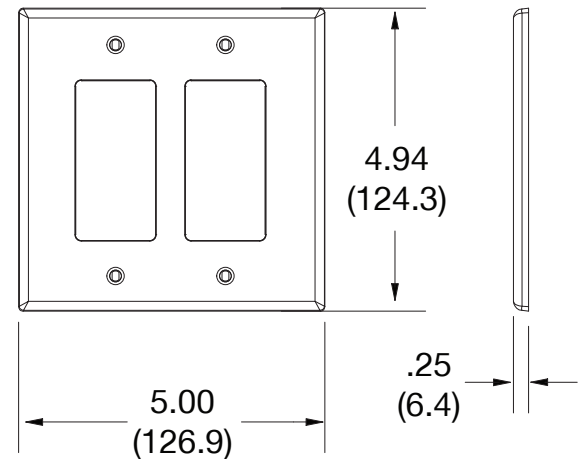

Mid-Size Wallplate Decorator 2-Gang

Features

- High-impact, self-extinguishing polycarbonate material
- More rigid; sharp lines and less dimpling
- Smooth satin finish; blends into wall with an optimum finish

Ordering Information

Description	Gang	Color	UPC Number	Catalog Number
Mid-size blank box mount wallplate, smooth satin finish, for use with decorator devices	2	Gray	883778313790	PJ262GY

Listings

cULus Listed

Specifications

Material	Polycarbonate thermoplastic
Thickness	.25 (6.4)
Orientation	Orientation
Mounting	Screw
Mounting Screws	Painted steel
Dimensions	4.94 in x 5.00 in x 0.25 in
Flammability	UL 94 V2

Dimensions in Inches (mm)

Bryant Electric • An affiliate of Hubbell Incorporated (Delaware) • 40 Waterview Drive • Shelton, CT 06484
Phone (800) 323-2792 • Specifications subject to change without notice