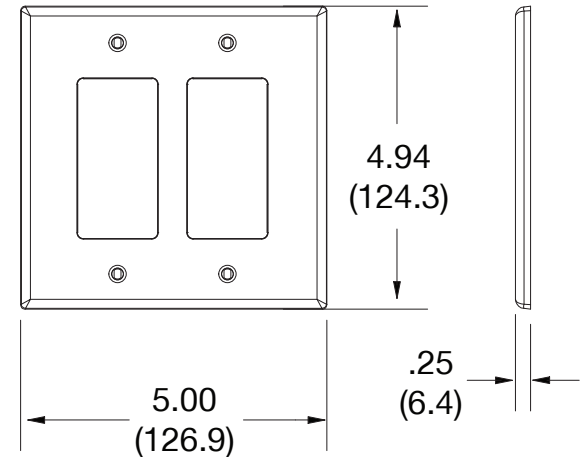

## Mid-Size Wallplate Decorator 2-Gang

### Ordering Information

Description	Gang	Color	UPC Number	Catalog Number
Mid-size blank box mount wallplate, smooth satin finish, for use with decorator devices	2	Black	883778313783	<b>PJ262BK</b>

### Specifications

Material	Polycarbonate thermoplastic
Thickness	.25 (6.4)
Orientation	Orientation
Mounting	Screw
Mounting Screws	Painted steel
Dimensions	4.94 in x 5.00 in x 0.25 in
Flammability	UL 94 V2