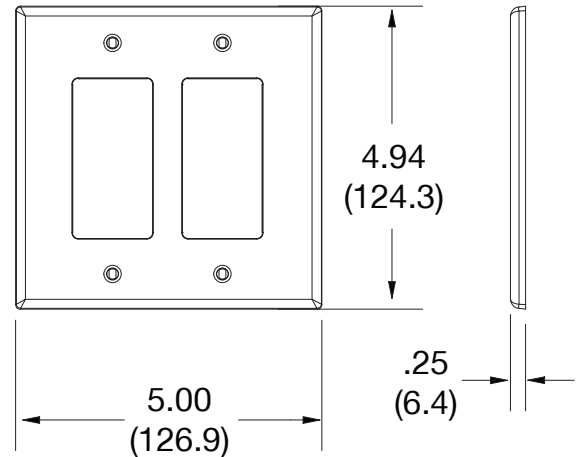

Mid-Size Wallplate Decorator 2-Gang

Features

- High-impact, self-extinguishing polycarbonate material
- More rigid; sharp lines and less dimpling
- Smooth satin finish; blends into wall with an optimum finish

Ordering Information

Description	Gang	Color	UPC Number	Catalog Number
Mid-size blank box mount wallplate, smooth satin finish, for use with decorator devices	2	Brown	883778313776	PJ262

Listings

cULus Listed

Specifications

Material	Polycarbonate thermoplastic
Thickness	.25 (6.4)
Orientation	Orientation
Mounting	Screw
Mounting Screws	Painted steel
Dimensions	4.94 in x 5.00 in x 0.25 in
Flammability	UL 94 V2

Dimensions in Inches (mm)

Bryant Electric • An affiliate of Hubbell Incorporated (Delaware) • 40 Waterview Drive • Shelton, CT 06484
Phone (800) 323-2792 • Specifications subject to change without notice