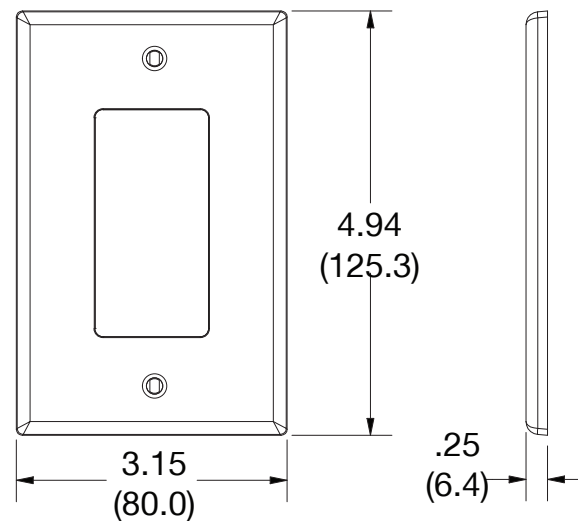

Mid-Size Wallplate Decorator 1-Gang

Features

- High-impact, self-extinguishing polycarbonate material
- More rigid; sharp lines and less dimpling
- Smooth satin finish; blends into wall with an optimum finish
- Captive screw feature on single-gang versions, hold screws in place for quick installation

Ordering Information

Description	Gang	Color	UPC Number	Catalog Number
Mid-size blank box mount wallplate, smooth satin finish, for use with cover enclosure	1	Brown	883778313769	PJ26

Listings

cULus Listed

Specifications

Material	Polycarbonate thermoplastic
Thickness	.25 (6.4)
Orientation	Orientation
Mounting	Screw
Mounting Screws	Painted steel
Dimensions	4.94 in x 3.15 in x 0.25 in
Flammability	UL 94 V2

Dimensions in Inches (mm)

Bryant Electric • An affiliate of Hubbell Incorporated (Delaware) • 40 Waterview Drive • Shelton, CT 06484
Phone (800) 323-2792 • Specifications subject to change without notice