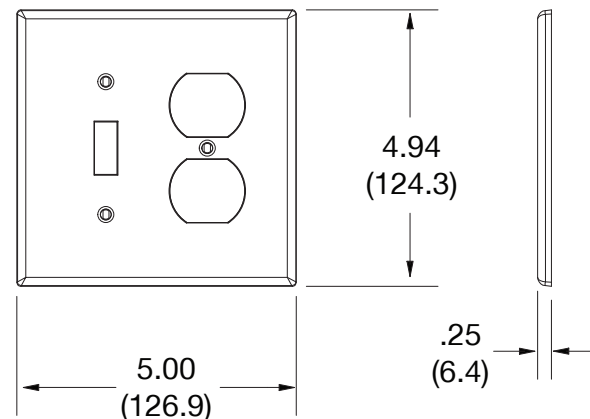

### Ordering Information

Description	Gang	Color	UPC Number	Catalog Number
Mid-size duplex and toggle wallplate, smooth satin finish, for use with 1 duplex receptacle and 1 toggle switch	2	White	883778313578	<b>PJ18W</b>

### Specifications

Material	Polycarbonate thermoplastic
Thickness	.25 (6.4)
Orientation	Orientation
Mounting	Screw
Mounting Screws	Painted steel
Dimensions	4.94 in x 5.00 in x 0.25 in
Flammability	UL 94 V2