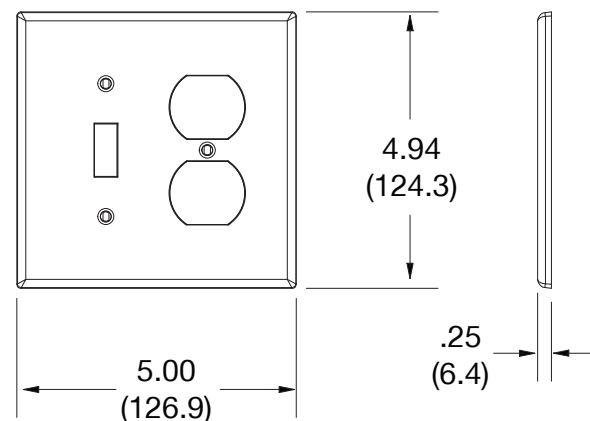

Wallplate Duplex and Toggle 2-Gang

Features

- High-impact, self-extinguishing polycarbonate material
- More rigid; sharp lines and less dimpling
- Smooth satin finish; blends into wall with an optimum finish

Ordering Information

Description	Gang	Color	UPC Number	Catalog Number
Mid-size duplex and toggle wallplate, smooth satin finish, for use with 1 duplex receptacle and 1 toggle switch	2	Ivory	883778313547	PJ18I

Listings

cULus Listed

Specifications

Material	Polycarbonate thermoplastic
Thickness	.25 (6.4)
Orientation	Orientation
Mounting	Screw
Mounting Screws	Painted steel
Dimensions	4.94 in x 5.00 in x 0.25 in
Flammability	UL 94 V2

Dimensions in Inches (mm)

Bryant Electric • An affiliate of Hubbell Incorporated (Delaware) • 40 Waterview Drive • Shelton, CT 06484
Phone (800) 323-2792 • Specifications subject to change without notice