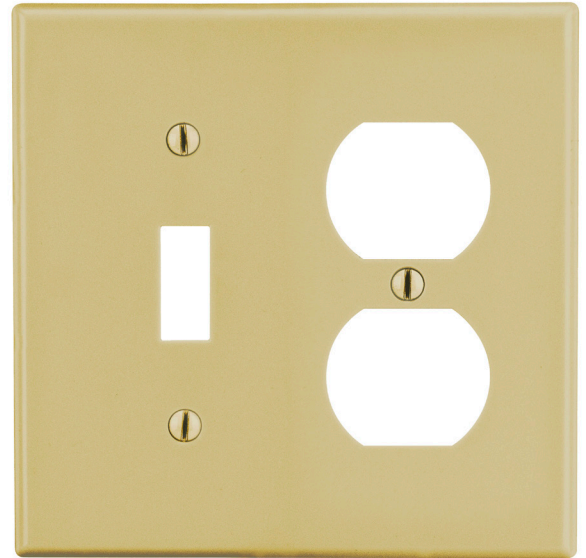

Wallplate Duplex and Toggle 2-Gang

Features

- High-impact, self-extinguishing polycarbonate material
- More rigid; sharp lines and less dimpling
- Smooth satin finish; blends into wall with an optimum finish

Ordering Information

Description	Gang	Color	UPC Number	Catalog Number
Mid-size duplex and toggle wallplate, smooth satin finish, for use with 1 duplex receptacle and 1 toggle switch	2	Ivory	883778313547	PJ18I

Listings

cULus Listed

Specifications

Material	Polycarbonate thermoplastic
Thickness	.25 (6.4)
Orientation	Orientation
Mounting	Screw
Mounting Screws	Painted steel
Dimensions	4.94 in x 5.00 in x 0.25 in
Flammability	UL 94 V2