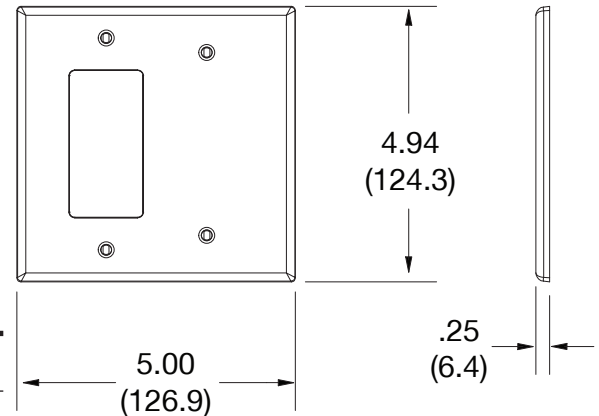

### Ordering Information

Description	Gang	Color	UPC Number	Catalog Number
Mid-size decorator and blank box mount wallplate, smooth satin finish, for use with 1 decorator device	2	White	883778313455	PJ1326W

### Specifications

Material	Polycarbonate thermoplastic
Thickness	.25 (6.4)
Orientation	Orientation
Mounting	Screw
Mounting Screws	Painted steel
Dimensions	4.94 in x 5.00 in x 0.25 in
Flammability	UL 94 V2