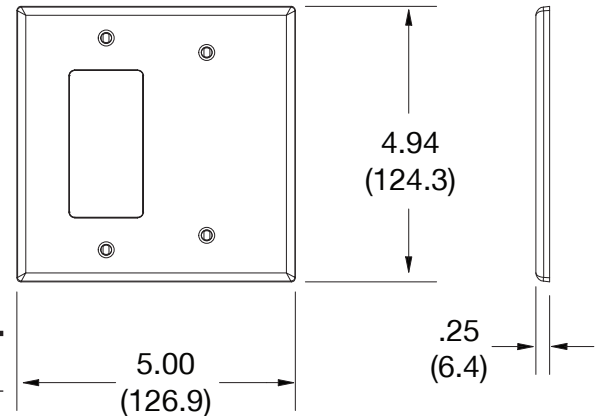

### Ordering Information

Description	Gang	Color	UPC Number	Catalog Number
Mid-size decorator and blank box mount wallplate, smooth satin finish, for use with 1 decorator device	2	Light Almond	883778313448	PJ1326LA

### Specifications

Material	Polycarbonate thermoplastic
Thickness	.25 (6.4)
Orientation	Orientation
Mounting	Screw
Mounting Screws	Painted steel
Dimensions	4.94 in x 5.00 in x 0.25 in
Flammability	UL 94 V2