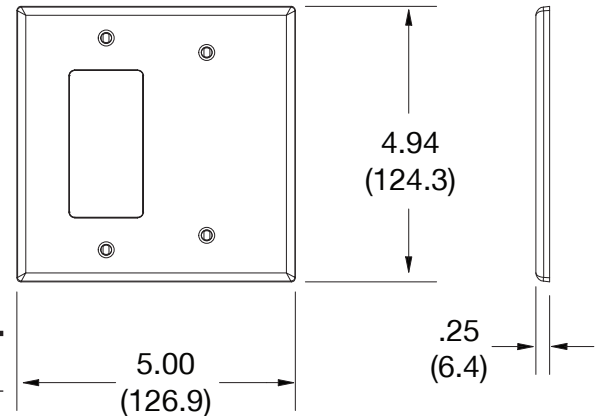

Wallplate Decorator and Blank Box Mount 2-Gang

Features

- High-impact, self-extinguishing polycarbonate material
- More rigid; sharp lines and less dimpling
- Smooth satin finish; blends into wall with an optimum finish

Ordering Information

Description	Gang	Color	UPC Number	Catalog Number
Mid-size decorator and blank box mount wallplate, smooth satin finish, for use with 1 decorator device	2	Ivory	883778313431	PJ1326I

Listings

cULus Listed

Specifications

Material	Polycarbonate thermoplastic
Thickness	.25 (6.4)
Orientation	Orientation
Mounting	Screw
Mounting Screws	Painted steel
Dimensions	4.94 in x 5.00 in x 0.25 in
Flammability	UL 94 V2

Dimensions in Inches (mm)

Bryant Electric • An affiliate of Hubbell Incorporated (Delaware) • 40 Waterview Drive • Shelton, CT 06484
Phone (800) 323-2792 • Specifications subject to change without notice