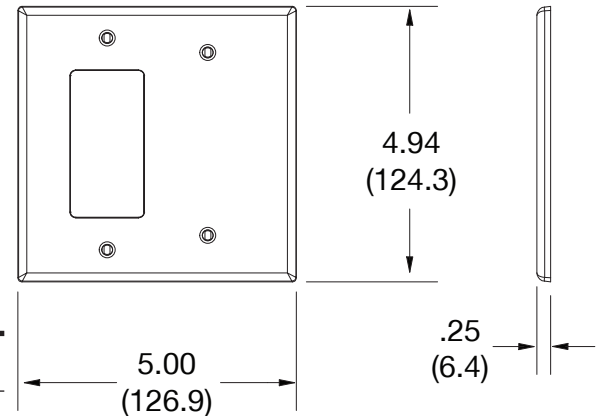

Wallplate Decorator and Blank Box Mount 2-Gang

Features

- High-impact, self-extinguishing polycarbonate material
- More rigid; sharp lines and less dimpling
- Smooth satin finish; blends into wall with an optimum finish

Ordering Information

Description	Gang	Color	UPC Number	Catalog Number
Mid-size decorator and blank box mount wallplate, smooth satin finish, for use with 1 decorator device	2	Gray	883778313424	PJ1326GY

Listings

cULus Listed

Specifications

Material	Polycarbonate thermoplastic
Thickness	.25 (6.4)
Orientation	Orientation
Mounting	Screw
Mounting Screws	Painted steel
Dimensions	4.94 in x 5.00 in x 0.25 in
Flammability	UL 94 V2

Dimensions in Inches (mm)

Bryant Electric • An affiliate of Hubbell Incorporated (Delaware) • 40 Waterview Drive • Shelton, CT 06484
Phone (800) 323-2792 • Specifications subject to change without notice