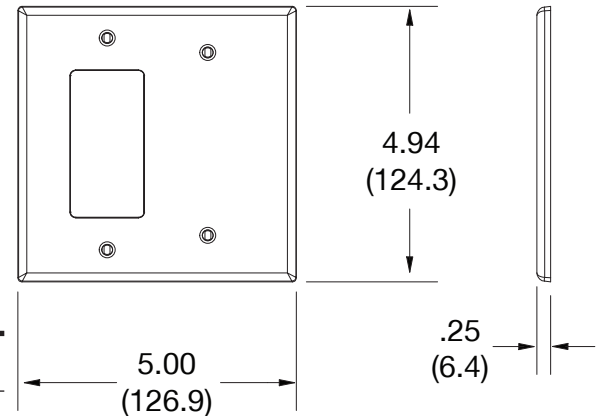

Wallplate Decorator and Blank Box Mount 2-Gang

Features

- High-impact, self-extinguishing polycarbonate material
- More rigid; sharp lines and less dimpling
- Smooth satin finish; blends into wall with an optimum finish

Ordering Information

Description	Gang	Color	UPC Number	Catalog Number
Mid-size decorator and blank box mount wallplate, smooth satin finish, for use with 1 decorator device	2	Black	883778313417	PJ1326BK

Listings

cULus Listed

Specifications

Material	Polycarbonate thermoplastic
Thickness	.25 (6.4)
Orientation	Orientation
Mounting	Screw
Mounting Screws	Painted steel
Dimensions	4.94 in x 5.00 in x 0.25 in
Flammability	UL 94 V2

Dimensions in Inches (mm)

Bryant Electric • An affiliate of Hubbell Incorporated (Delaware) • 40 Waterview Drive • Shelton, CT 06484
Phone (800) 323-2792 • Specifications subject to change without notice