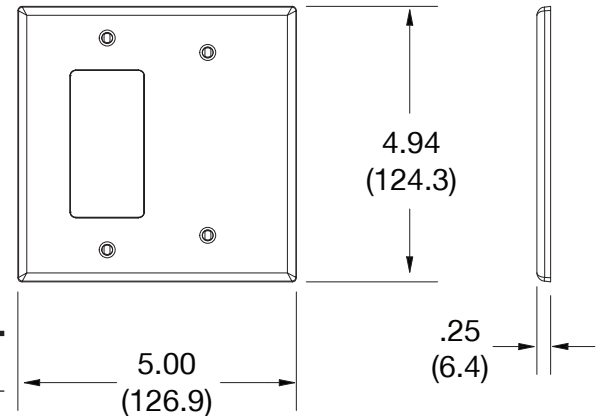

### Ordering Information

Description	Gang	Color	UPC Number	Catalog Number
Mid-size decorator and blank box mount wallplate, smooth satin finish, for use with 1 decorator device	2	Brown	883778313400	PJ1326

### Specifications

Material	Polycarbonate thermoplastic
Thickness	.25 (6.4)
Orientation	Orientation
Mounting	Screw
Mounting Screws	Painted steel
Dimensions	4.94 in x 5.00 in x 0.25 in
Flammability	UL 94 V2