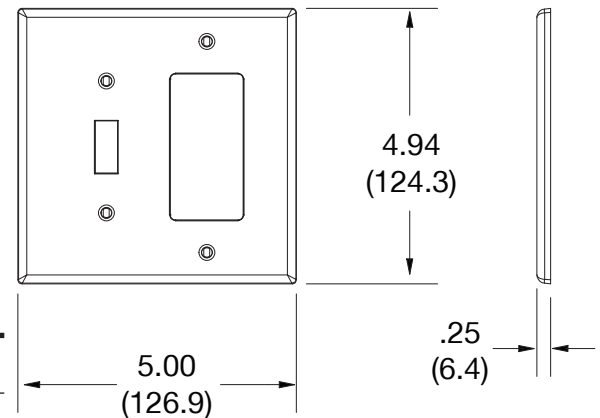

### Ordering Information

Description	Gang	Color	UPC Number	Catalog Number
Mid-size toggle and blank box mount wallplate, smooth satin finish, for use with toggle switch and blank	2	White	883778313387	PJ126W

### Specifications

Material	Polycarbonate thermoplastic
Thickness	.25 (6.4)
Orientation	Orientation
Mounting	Screw
Mounting Screws	Painted steel
Dimensions	4.94 in x 5.00 in x 0.25 in
Flammability	UL 94 V2