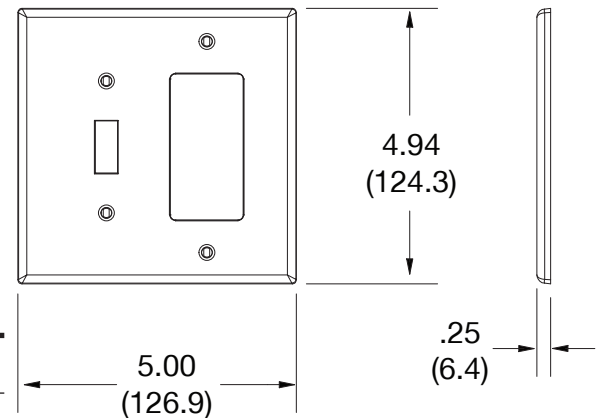

Wallplate Toggle and Blank Box Mount 2-Gang

Features

- High-impact, self-extinguishing polycarbonate material
- More rigid; sharp lines and less dimpling
- Smooth satin finish; blends into wall with an optimum finish

Ordering Information

Description	Gang	Color	UPC Number	Catalog Number
Mid-size toggle and blank box mount wallplate, smooth satin finish, for use with toggle switch and blank	2	Ivory	883778313363	PJ126I

Listings

cULus Listed

Specifications

Material	Polycarbonate thermoplastic
Thickness	.25 (6.4)
Orientation	Orientation
Mounting	Screw
Mounting Screws	Painted steel
Dimensions	4.94 in x 5.00 in x 0.25 in
Flammability	UL 94 V2

Dimensions in Inches (mm)

Bryant Electric • An affiliate of Hubbell Incorporated (Delaware) • 40 Waterview Drive • Shelton, CT 06484
Phone (800) 323-2792 • Specifications subject to change without notice