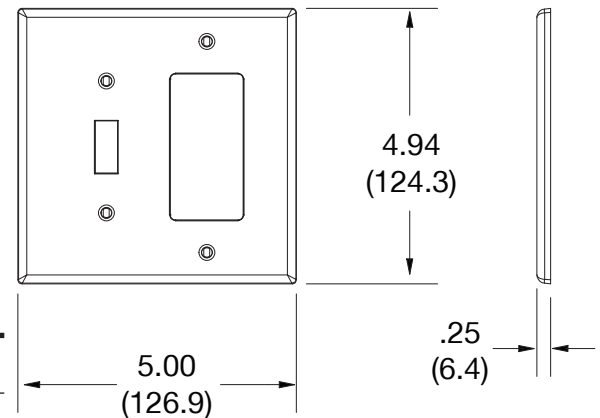

### Ordering Information

Description	Gang	Color	UPC Number	Catalog Number
Mid-size toggle and blank box mount wallplate, smooth satin finish, for use with toggle switch and blank	2	Black	883778313356	PJ126GY

### Specifications

Material	Polycarbonate thermoplastic
Thickness	.25 (6.4)
Orientation	Orientation
Mounting	Screw
Mounting Screws	Painted steel
Dimensions	4.94 in x 5.00 in x 0.25 in
Flammability	UL 94 V2