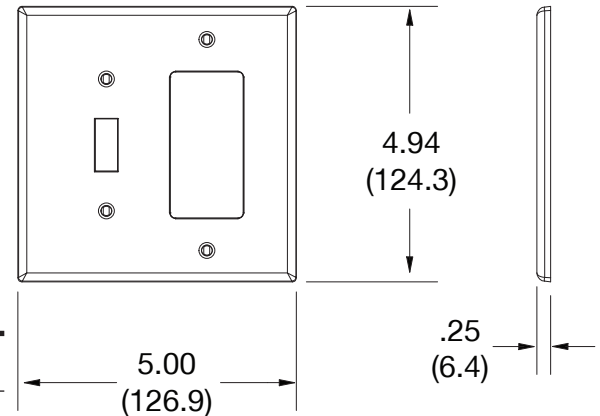

Wallplate Toggle and Blank Box Mount 2-Gang

Features

- High-impact, self-extinguishing polycarbonate material
- More rigid; sharp lines and less dimpling
- Smooth satin finish; blends into wall with an optimum finish

Ordering Information

Description	Gang	Color	UPC Number	Catalog Number
Mid-size toggle and blank box mount wallplate, smooth satin finish, for use with toggle switch and blank	2	Black	883778313349	PJ126BK

Listings

cULus Listed

Specifications

Material	Polycarbonate thermoplastic
Thickness	.25 (6.4)
Orientation	Orientation
Mounting	Screw
Mounting Screws	Painted steel
Dimensions	4.94 in x 5.00 in x 0.25 in
Flammability	UL 94 V2

Dimensions in Inches (mm)

Bryant Electric • An affiliate of Hubbell Incorporated (Delaware) • 40 Waterview Drive • Shelton, CT 06484
Phone (800) 323-2792 • Specifications subject to change without notice