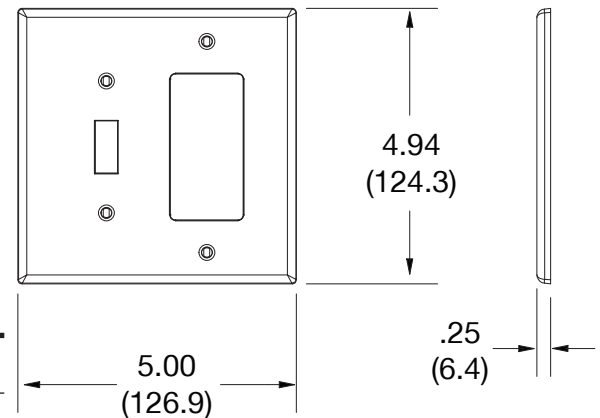

Wallplate Toggle and Blank Box Mount 2-Gang

Features

- High-impact, self-extinguishing polycarbonate material
- More rigid; sharp lines and less dimpling
- Smooth satin finish; blends into wall with an optimum finish

Ordering Information

Description	Gang	Color	UPC Number	Catalog Number
Mid-size toggle and blank box mount wallplate, smooth satin finish, for use with toggle switch and blank	2	Brown	883778313332	PJ126

Listings

cULus Listed

Specifications

Material	Polycarbonate thermoplastic
Thickness	.25 (6.4)
Orientation	Orientation
Mounting	Screw
Mounting Screws	Painted steel
Dimensions	4.94 in x 5.00 in x 0.25 in
Flammability	UL 94 V2

Dimensions in Inches (mm)

Bryant Electric • An affiliate of Hubbell Incorporated (Delaware) • 40 Waterview Drive • Shelton, CT 06484
Phone (800) 323-2792 • Specifications subject to change without notice