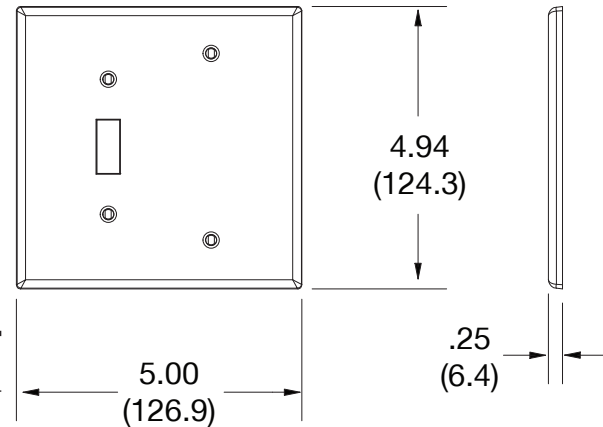

Wallplate Toggle and Blank Box Mount 2-Gang

Features

- High-impact, self-extinguishing polycarbonate material
- More rigid; sharp lines and less dimpling
- Smooth satin finish; blends into wall with an optimum finish

Ordering Information

Description	Gang	Color	UPC Number	Catalog Number
Mid-size toggle and blank box mount wallplate, smooth satin finish, for use with toggle switch and blank	2	Ivory	883778315619	PJ113I

Listings

cULus Listed

Specifications

Material	Polycarbonate thermoplastic
Thickness	.25 (6.4)
Orientation	Orientation
Mounting	Screw
Mounting Screws	Painted steel
Dimensions	4.94 in x 5.00 in x 0.25 in
Flammability	UL 94 V2

Dimensions in Inches (mm)

Bryant Electric • An affiliate of Hubbell Incorporated (Delaware) • 40 Waterview Drive • Shelton, CT 06484
Phone (800) 323-2792 • Specifications subject to change without notice