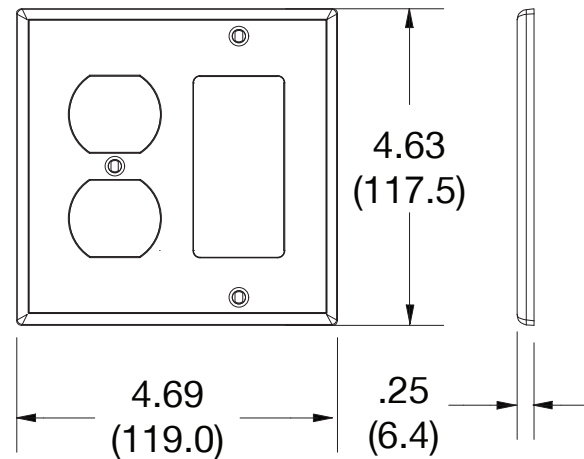

Wallplate Duplex and Decorator 2-Gang

Features

- High-impact, self-extinguishing polycarbonate material
- More rigid; sharp lines and less dimpling
- Smooth satin finish; blends into wall with an optimum finish

Ordering Information

Description	Gang	Color	UPC Number	Catalog Number
Duplex and decorator wallplate, smooth satin finish, for use with 1 duplex receptacle and 1 decorator device	2	White	883778313080	P826W

Listings

cULus Listed

Specifications

Material	Polycarbonate thermoplastic
Thickness	.25 (6.4)
Orientation	Orientation
Mounting	Screw
Mounting Screws	Painted steel
Dimensions	4.63 in x 4.69 in x 0.25 in
Flammability	UL 94 V2

Dimensions in Inches (mm)

Bryant Electric • An affiliate of Hubbell Incorporated (Delaware) • 40 Waterview Drive • Shelton, CT 06484
Phone (800) 323-2792 • Specifications subject to change without notice