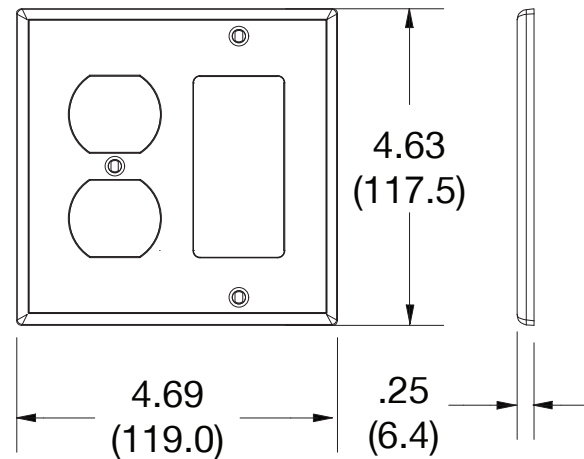

Wallplate Duplex and Decorator 2-Gang

Features

- High-impact, self-extinguishing polycarbonate material
- More rigid; sharp lines and less dimpling
- Smooth satin finish; blends into wall with an optimum finish

Ordering Information

Description	Gang	Color	UPC Number	Catalog Number
Duplex and decorator wallplate, smooth satin finish, for use with 1 duplex receptacle and 1 decorator device	2	Red	883778313073	P826R

Listings

cULus Listed

Specifications

Material	Polycarbonate thermoplastic
Thickness	.25 (6.4)
Orientation	Orientation
Mounting	Screw
Mounting Screws	Painted steel
Dimensions	4.63 in x 4.69 in x 0.25 in
Flammability	UL 94 V2

Dimensions in Inches (mm)

Bryant Electric • An affiliate of Hubbell Incorporated (Delaware) • 40 Waterview Drive • Shelton, CT 06484
Phone (800) 323-2792 • Specifications subject to change without notice