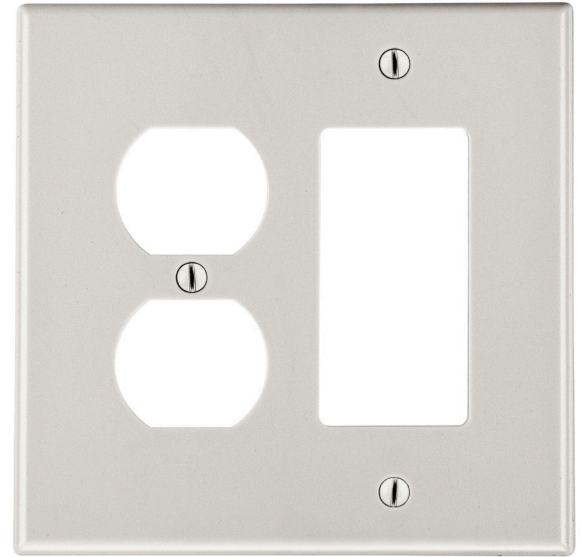

Wallplate Duplex and Decorator 2-Gang

Features

- High-impact, self-extinguishing polycarbonate material
- More rigid; sharp lines and less dimpling
- Smooth satin finish; blends into wall with an optimum finish

Ordering Information

Description	Gang	Color	UPC Number	Catalog Number
Duplex and decorator wallplate, smooth satin finish, for use with 1 duplex receptacle and 1 decorator device	2	Light Almond	883778313066	P826LA

Listings

cULus Listed

Specifications

Material	Polycarbonate thermoplastic
Thickness	.25 (6.4)
Orientation	Orientation
Mounting	Screw
Mounting Screws	Painted steel
Dimensions	4.63 in x 4.69 in x 0.25 in
Flammability	UL 94 V2