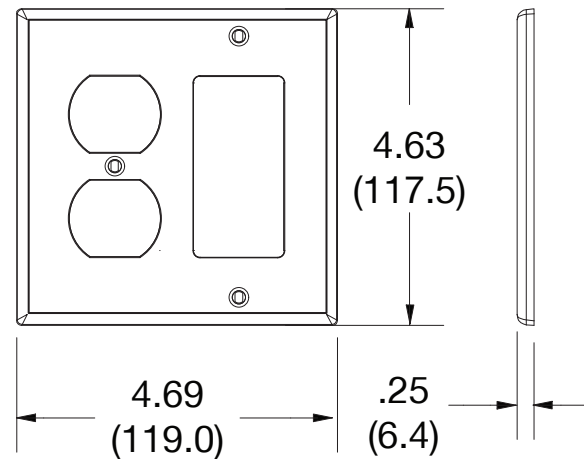

Wallplate Duplex and Decorator 2-Gang

Features

- High-impact, self-extinguishing polycarbonate material
- More rigid; sharp lines and less dimpling
- Smooth satin finish; blends into wall with an optimum finish

Ordering Information

Description	Gang	Color	UPC Number	Catalog Number
Duplex and decorator wallplate, smooth satin finish, for use with 1 duplex receptacle and 1 decorator device	2	Light Almond	883778313066	P826LA

Listings

cULus Listed

Specifications

Material	Polycarbonate thermoplastic
Thickness	.25 (6.4)
Orientation	Orientation
Mounting	Screw
Mounting Screws	Painted steel
Dimensions	4.63 in x 4.69 in x 0.25 in
Flammability	UL 94 V2

Dimensions in Inches (mm)

Bryant Electric • An affiliate of Hubbell Incorporated (Delaware) • 40 Waterview Drive • Shelton, CT 06484
Phone (800) 323-2792 • Specifications subject to change without notice