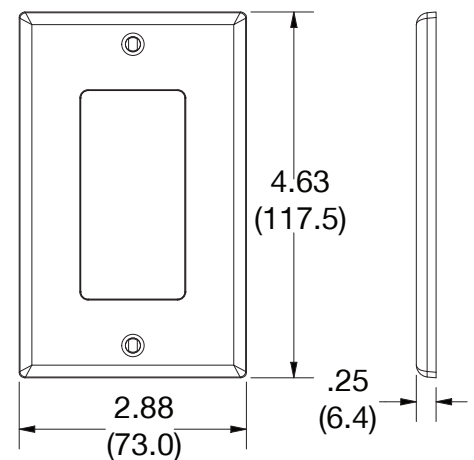

Ordering Information

Description	Gang	Color	UPC Number	Catalog Number
Decorator wallplate, smooth satin finish, for use with decorator devices	1	White	883778312182	P26W

Listings

cULus Listed

Specifications

Material	Polycarbonate thermoplastic
Thickness	.25 (6.4)
Orientation	Orientation
Mounting	Screw
Mounting Screws	Painted steel
Dimensions	4.63 in x 2.88 in x 0.25 in
Flammability	UL 94 V2

Dimensions in Inches (mm)