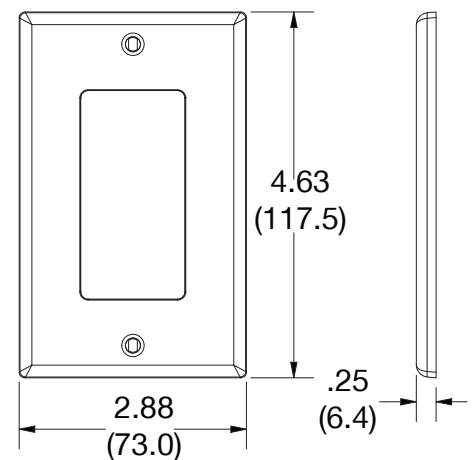

Ordering Information

Description	Gang	Color	UPC Number	Catalog Number
Decorator wallplate, smooth satin finish, for use with decorator devices	1	Red	883778312175	P26R

Listings

cULus Listed

Specifications

Material	Polycarbonate thermoplastic
Thickness	.25 (6.4)
Orientation	Orientation
Mounting	Screw
Mounting Screws	Painted steel
Dimensions	4.63 in x 2.88 in x 0.25 in
Flammability	UL 94 V2

Dimensions in Inches (mm)

Bryant Electric • An affiliate of Hubbell Incorporated (Delaware) • 40 Waterview Drive • Shelton, CT 06484
Phone (800) 323-2792 • Specifications subject to change without notice