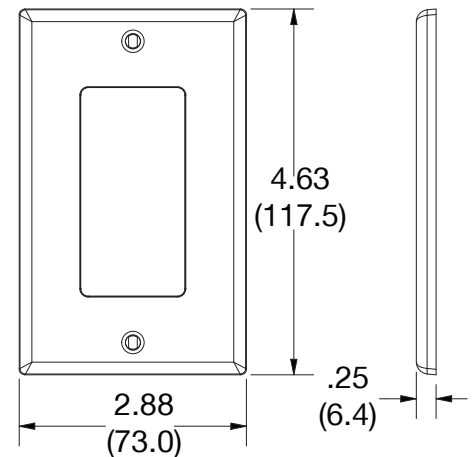

### Ordering Information

Description	Gang	Color	UPC Number	Catalog Number
Decorator wallplate, smooth satin finish, for use with decorator devices	1	Light Almond	883778312151	P26LA

### Specifications

Material	Polycarbonate thermoplastic
Thickness	.25 (6.4)
Orientation	Orientation
Mounting	Screw
Mounting Screws	Painted steel
Dimensions	4.63 in x 2.88 in x 0.25 in
Flammability	UL 94 V2

Dimensions in Inches (mm)

Bryant Electric • An affiliate of Hubbell Incorporated (Delaware) • 40 Waterview Drive • Shelton, CT 06484  
Phone (800) 323-2792 • Specifications subject to change without notice