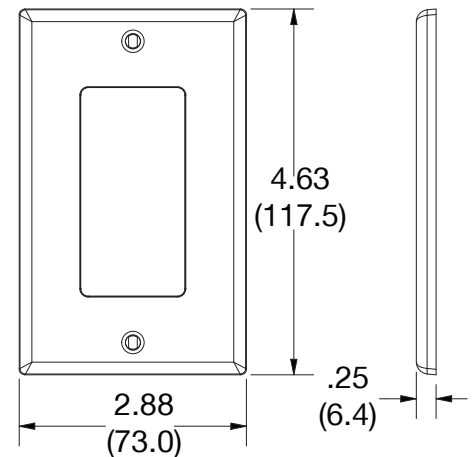

Ordering Information

Description	Gang	Color	UPC Number	Catalog Number
Decorator wallplate, smooth satin finish, for use with decorator devices	1	Ivory	883778312144	P26I

Listings

cULus Listed

Specifications

Material	Polycarbonate thermoplastic
Thickness	.25 (6.4)
Orientation	Orientation
Mounting	Screw
Mounting Screws	Painted steel
Dimensions	4.63 in x 2.88 in x 0.25 in
Flammability	UL 94 V2

Dimensions in Inches (mm)