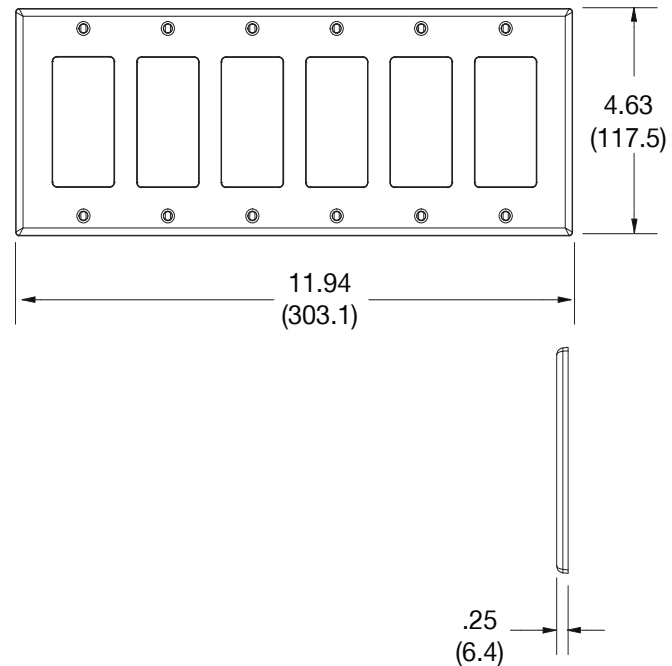

### Ordering Information

Description	Gang	Color	UPC Number	Catalog Number
Decorator wallplate, smooth satin finish, for use with 6 decorator devices	6	White	883778312113	<b>P266W</b>

### Specifications

Material	Polycarbonate thermoplastic
Thickness	.25 (6.4)
Orientation	Orientation
Mounting	Screw
Mounting Screws	Painted steel
Dimensions	4.63 in x 10.12 in x 0.25 in
Flammability	UL 94 V2